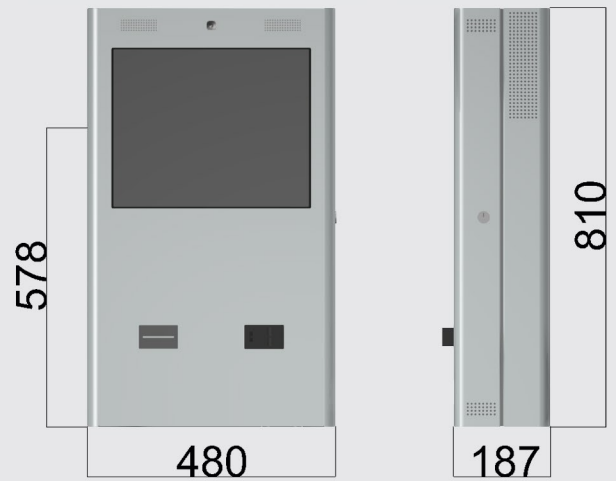

Sparrow

The Sparrow kiosk is suitable for a number of retail and similar applications where a variety of peripherals are required but space is a limiting factor. The Sparrow is a compact, durable and easy to handle kiosk originally designed for wall mounted installation, but which can now be converted to free standing using the optional support leg conversion kits.

General Description:

- Welded metal construction using 1,5mm thick steel
- Wide Colour Choice
- Flexible solution for additional peripherals
- Fully secured wiring is installed for maximum user safety and kiosk hardware protection
- Dimensions basic version: 568(H) x 475(W) x 174(D) mm.
The final dimensions depend on the number and size of the required peripherals.

Standard Specifications:

- 19" LCD with touch screen
- Metal Keyboard with Trackball
- Small Factor Size PC in custom configuration
- Active speakers

Sparrow Sparrow

Optional peripherals:

- 15" or 17" LCD with touchscreen up to 22" wide screen in portrait position
- Support stand
- Vandalproof sensor
- Antireflex glass
- Thermal printers 60 - 210 mm
- Webcam
- Telephone handset
- Card reader (chip, magnetic, non-contact)
- Barcode reader
- SiteKiosk Internet Browser
- Wide Colour Choice, see RAL Colour Scheme
- Custom graphics
- WiFi
- Other peripherals on request.