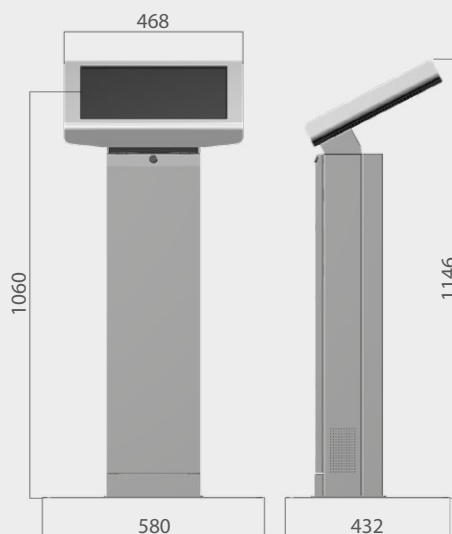

Swallow

Optional peripherals:

- 22" or 32" LCD Swallow variants
- Vandal-proof Sensor
- Thermal Printers 60 – 112mm
- Webcam
- Telephone Handset
- Card Reader (chip, magnetic, noncontact)
- Barcode Reader
- Coin Selector
- Special colour and graphics
- WiFi
- Other peripherals on request